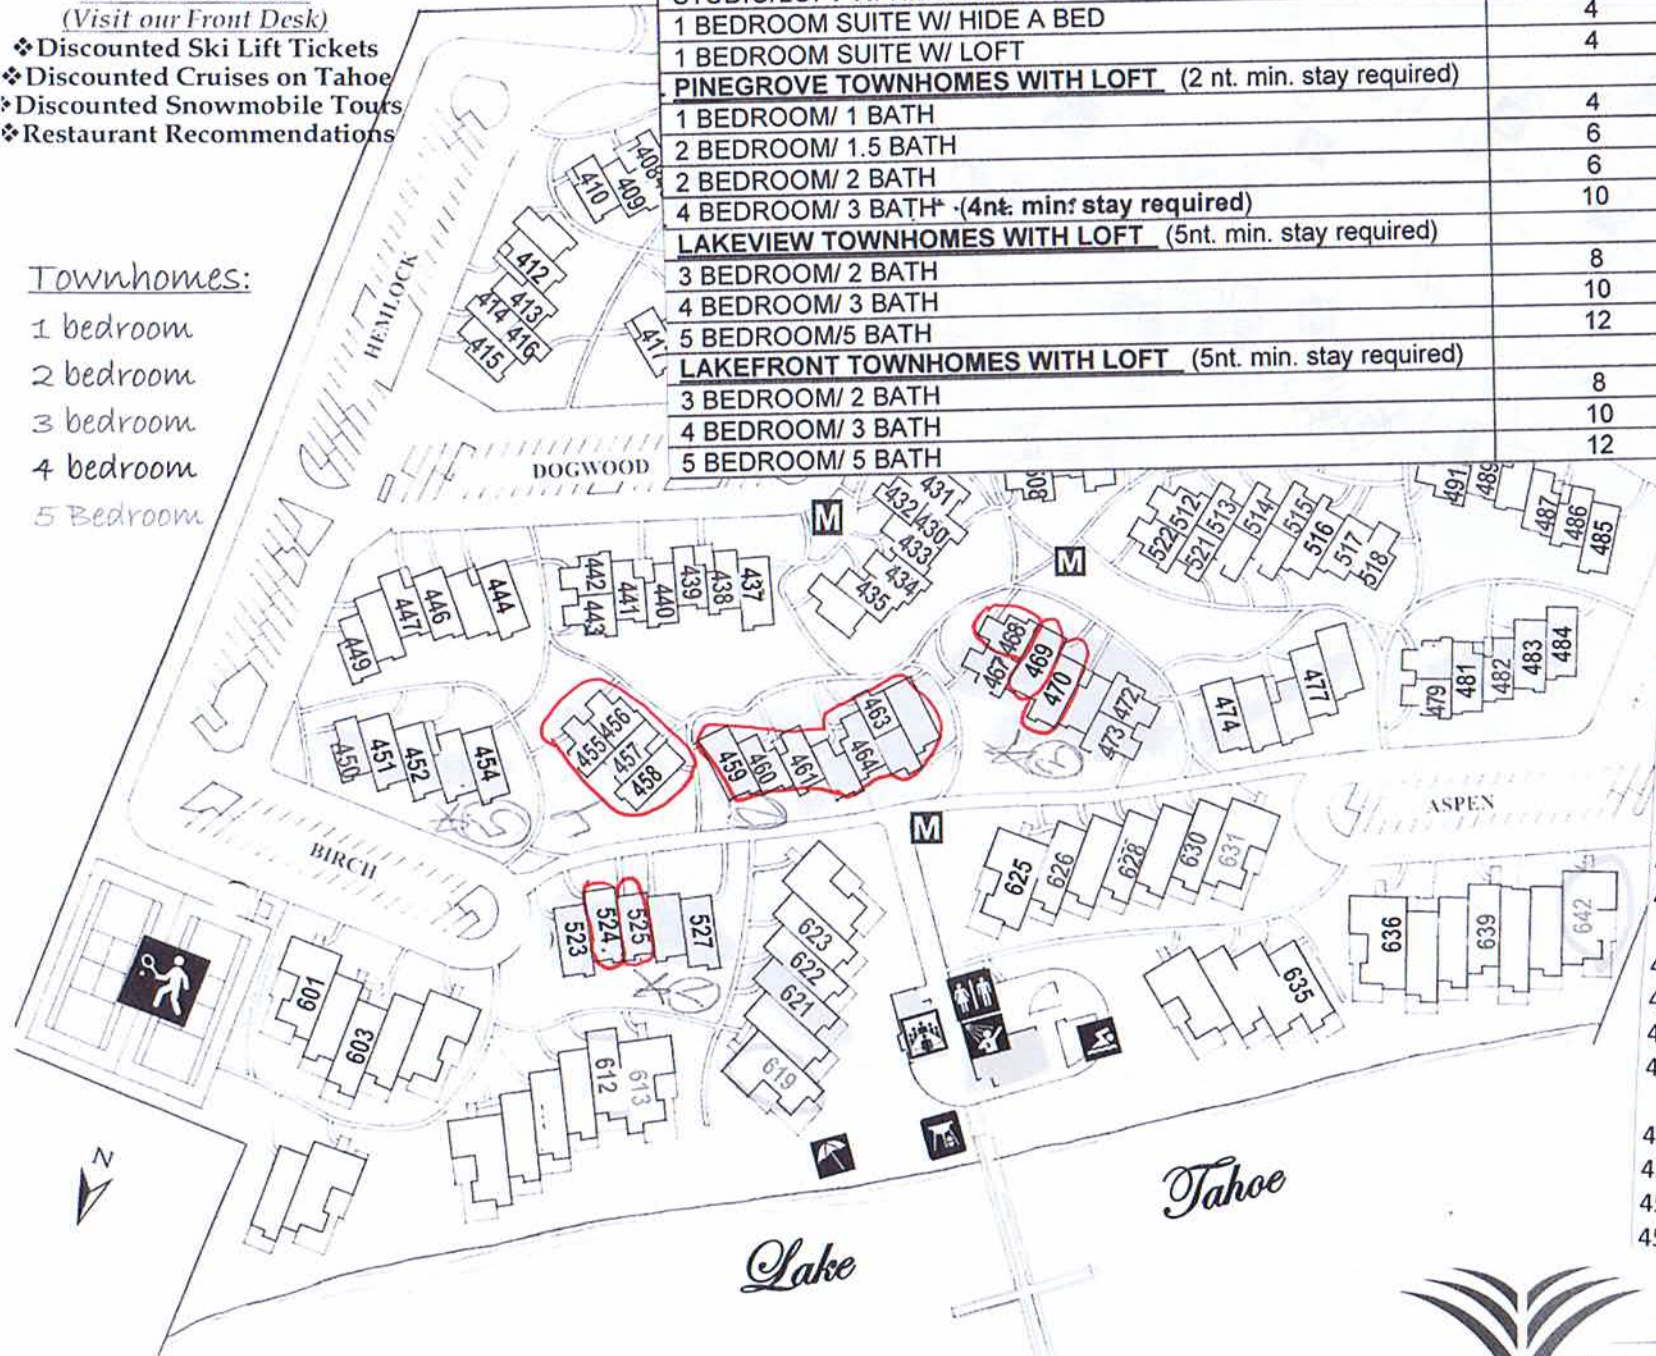

EAST

SPECIAL OFFERS

(Visit our Front Desk)

- ❖ Discounted Ski Lift Tickets
- ❖ Discounted Cruises on Tahoe
- ❖ Discounted Snowmobile Tours
- ❖ Restaurant Recommendations

Townhomes:

- 1 bedroom
- 2 bedroom
- 3 bedroom
- 4 bedroom
- 5 Bedroom

THE LODGE (2 nt. minimum stay required)			
DELUXE STUDIO	2	\$139.00	\$159.00
STUDIO/LOFT W/ HIDE A BED	4	\$169.00	\$189.00
1 BEDROOM SUITE W/ HIDE A BED	4	\$179.00	\$199.00
1 BEDROOM SUITE W/ LOFT	4	\$199.00	\$219.00
PINEGROVE TOWNHOMES WITH LOFT (2 nt. min. stay required)			
1 BEDROOM/ 1 BATH	4	\$219.00	\$239.00
2 BEDROOM/ 1.5 BATH	6	\$289.00	\$309.00
2 BEDROOM/ 2 BATH	6	\$299.00	\$319.00
4 BEDROOM/ 3 BATH* (4nt. min. stay required)	10	\$419.00	\$469.00
LAKEVIEW TOWNHOMES WITH LOFT (5nt. min. stay required)			
3 BEDROOM/ 2 BATH	8	\$519.00	\$519.00
4 BEDROOM/ 3 BATH	10	\$709.00	\$709.00
5 BEDROOM/5 BATH	12	\$809.00	\$809.00
LAKEFRONT TOWNHOMES WITH LOFT (5nt. min. stay required)			
3 BEDROOM/ 2 BATH	8	\$619.00	\$619.00
4 BEDROOM/ 3 BATH	10	\$809.00	\$809.00
5 BEDROOM/ 5 BATH	12	\$929.00	\$929.00

- 524 (4-Bedroom); 47c5wu
- 525 (2-Bedroom 2-Bath); 47c5x0
- Available in the next block:
- 459 (4-Bedroom); 47c5wr
- 460 (2-Bedroom 2-Bath); 47c5x6
- 461 (2-Bedroom 2-Bath); 47c5x1
- 463 (1-Bedroom); 47c5x9
- 464 (2-Bedroom 2-Bath); 47c5x2
- 467 - not available
- 468 (2-bedroom 2-bath); 47c5x3
- 469 (4-Bedroom); 47c5ww
- 470 (4-Bedroom); 47c5wy
- 455 (2-Bedroom); 47c5x7
- 456 (2-Bedroom 2-bath); 47c5x4
- 457 (2-Bedroom); 47c5x8
- 458 (4-Bedroom); 47c5wz

Lake

Tahoe